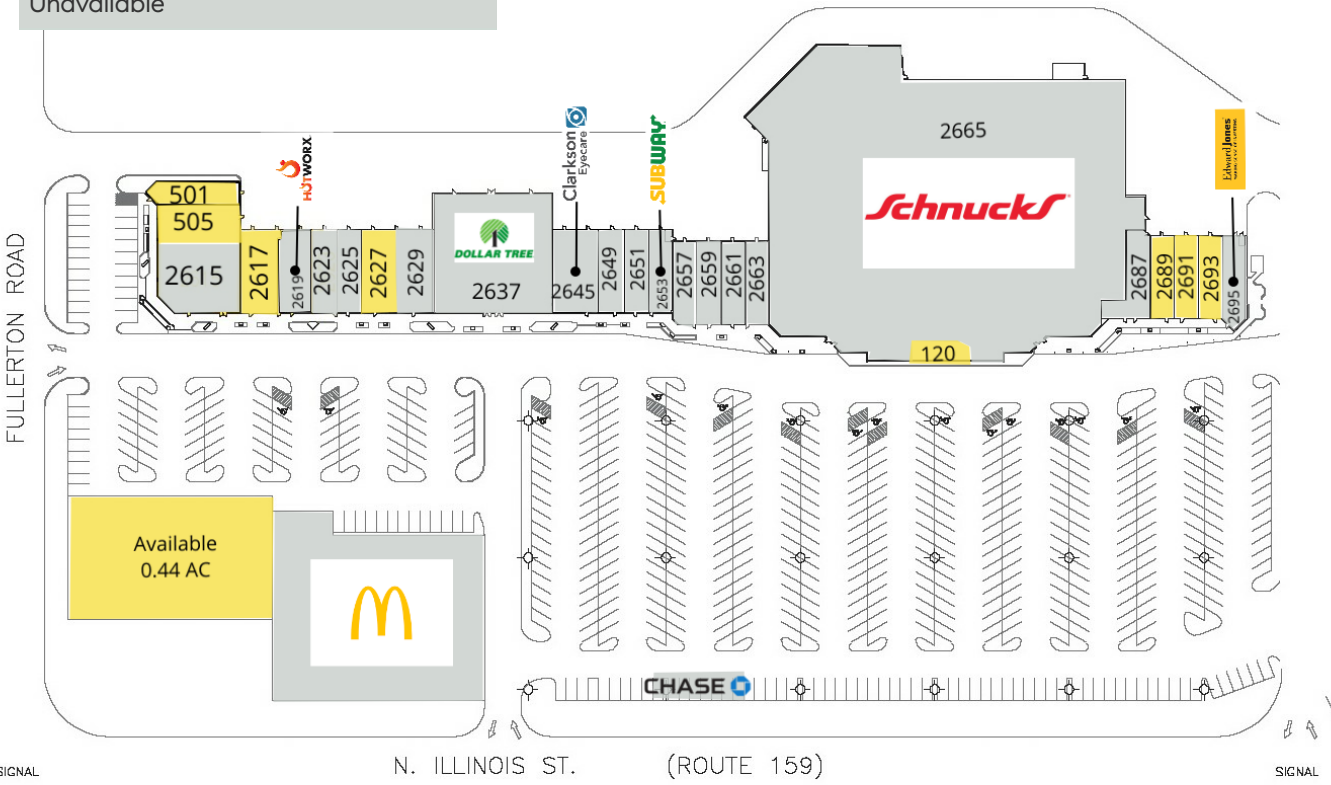

Swansea Plaza

2665 NORTH ILLINOIS STREET | SWANSEA, IL 62226

Legend

Available
Unavailable

Suite	Tenant	Size
120	Available	1,289 SF
159M	McDonald's	0 SF
501	Available	1,500 SF
505	Available	2,818 SF
2615	SSM Health Pediatrics	3,370 SF
2617	Available	2,100 SF
2619	HOTWORX	2,100 SF
2623	GEMS 2	1,400 SF
2625	India's Oven	1,400 SF
2627	Available	1,400 SF
2629	AAA MISSOURI	2,800 SF
2637	Dollar Tree	9,999 SF
2645	Clarkson Eyecare	2,400 SF
2649	SSM Select Rehab	1,800 SF
2651	Great Clips	1,400 SF
2653	Subway	1,350 SF
2657	Wild Birds Unlimited	1,388 SF
2659	China 1	1,400 SF
2661	Pak Mail	1,400 SF
2663	Jackson Hewitt	1,400 SF
2665	Schnucks	70,017 SF
2687	Nail Care	1,800 SF
2689	Available	1,400 SF
2691	Available	1,400 SF
2695	Edward Jones	1,450 SF
ATM	Chase Bank ATM	0 SF